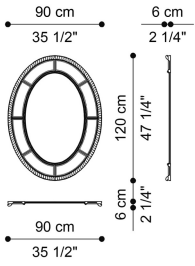

DESCRIPTION

Mirror with frame in hand-carved wood finished in antique gold with patina J288O. Natural mirror.

DIMENSIONS

MIRROR
J.RAY-12

L 90 D 6 H 120 CM