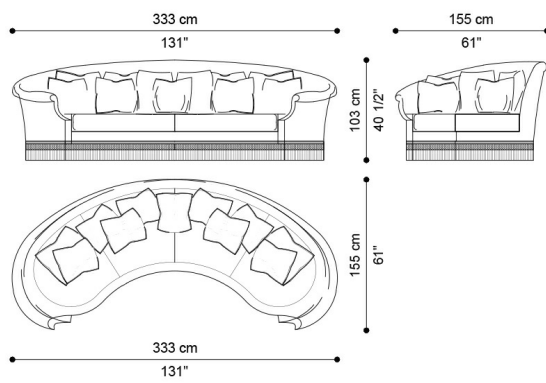

DESCRIPTION

3-seater semicircular sofa with structure in beechwood. Padding in foam. Upholstery in fabric MIL. 24.08 with piping in fabric MIL. 24.19. Seat cushions upholstered in velvet MIL. 24.10. Double white fringe on the base. N° 11 cushions included.

N° 1 cushion 60 x 60 cm and n° 2 cushions 50 x 50 cm with upholstery in fabric MIL. 24.11. N° 2 cushions 60 x 60 cm, with upholstery in fabric MIL. 24.13. N° 2 cushions 50 x 50 cm, with upholstery in fabric MIL. 24.15. N° 2 cushions 50 x 50 cm, with upholstery in fabric MIL. 24.10. N° 2 cushions 50 x 30 cm, with upholstery in fabric 24.19, JC logo embroidery, and piping in fabric MIL. 24.10. All the other cushions with piping in fabric MIL. 24.19.

DIMENSIONS

3-SEATER SOFA

J.MEL-100

L 333 D 155 H 103 CM