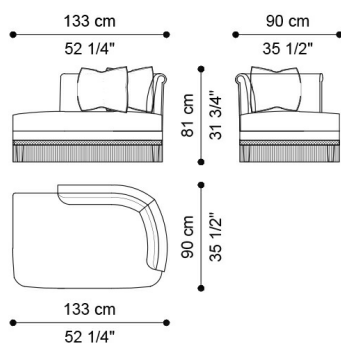

IVY
CHAISE LONGUES AND DORMEUSES

DESCRIPTION

Dormeuse with structure in beechwood and padding in foam. Upholstery in fabric MIL. 24.10, with relief embroidery on armrests and backrest and piping in fabric MIL. 24.19. Base with double white and grey fringe.

N° 2 cushions included.

N° 1 cushion 50 x 50 cm, with upholstery in fabric MIL. 24.01. N° 1 cushion 45 x 45 cm, with upholstery in fabric MIL. 19.04, insert in fabric MIL. 24.18 and embroidered edges. All cushions with piping in fabric MIL. 24.19.

DIMENSIONS

DORMEUSE J.IVY-158DX

L 133 D 90 H 81 CM

DORMEUSE J.IVY-158SX

L 133 D 90 H 81 CM