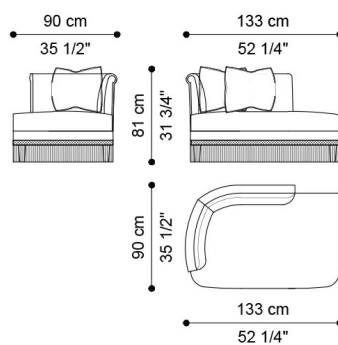

IVY
CHAISE LONGUES AND DORMEUSES

DESCRIPTION

Dormeuse with structure in beechwood and padding in foam. Upholstery in fabric MIL. 24.10, with relief embroidery on armrests and backrest and piping in fabric MIL. 24.19. Base with double white and grey fringe.

N° 2 cushions included.

N° 1 cushion 50 x 50 cm, with upholstery in fabric MIL. 24.01. N° 1 cushion 45 x 45 cm, with upholstery in fabric MIL. 19.04, insert in fabric MIL. 24.18 and embroidered edges. All cushions with piping in fabric MIL. 24.19.

DIMENSIONS

DORMEUSE J.IVY-158DX

L 133 D 90 H 81 CM

DORMEUSE J.IVY-158SX

L 133 D 90 H 81 CM