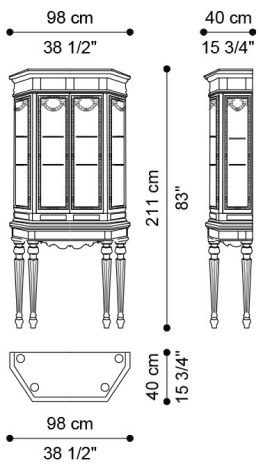

GUIRLANDE
DAY STORAGE UNITS

GUIRLANDE

DAY STORAGE UNITS

DESCRIPTION

Showcase with structure in multilayer wood, hand-carved frames and decorative elements finished in gold J288O. Crystal doors. Interior with back upholstered in fabric MIL. 24.07, crystal shelves and led light.

DIMENSIONS

SHOWCASE J.GLR-113

L 98 D 40 H 211 CM