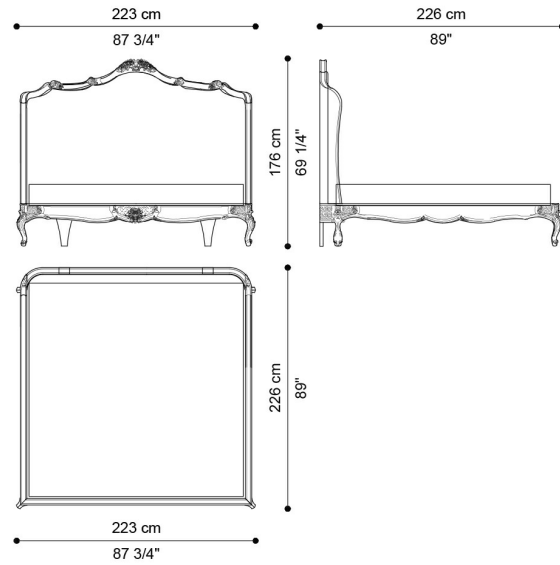

LÉGÈRE  
BEDS

  
JUMBO  
COLLECTION  
A LUXURY EXPERIENCE

**DESCRIPTION**

Bed with headboard and bedframe in hand-carved lime wood, finished in antique gold with grey patina J3090. Padding in foam. Upholstery in fabric MIL. 19.06, with piping in fabric MIL. 24.28.

**DIMENSIONS**

BED - FOR MATTRESS 180 X 200 CM

**J.LGR-02**

L 203 D 226 H 176 CM

BED - FOR MATTRESS 200 X 200 CM

**J.LGR-02B**

L 223 D 226 H 176 CM