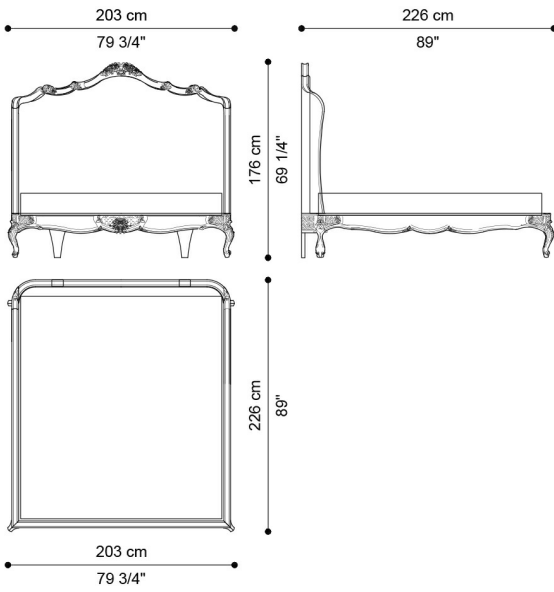

LÉGÈRE  
BEDS

  
JUMBO  
COLLECTION  
A LUXURY EXPERIENCE

**DESCRIPTION**

Bed with headboard and bedframe in hand-carved lime wood, finished in antique gold with grey patina J3090. Padding in foam. Upholstery in fabric MIL. 19.06, with piping in fabric MIL. 24.28.

**DIMENSIONS**

BED - FOR MATTRESS 180 X 200 CM

**J.LGR-02**

L 203 D 226 H 176 CM

BED - FOR MATTRESS 200 X 200 CM

**J.LGR-02B**

L 223 D 226 H 176 CM