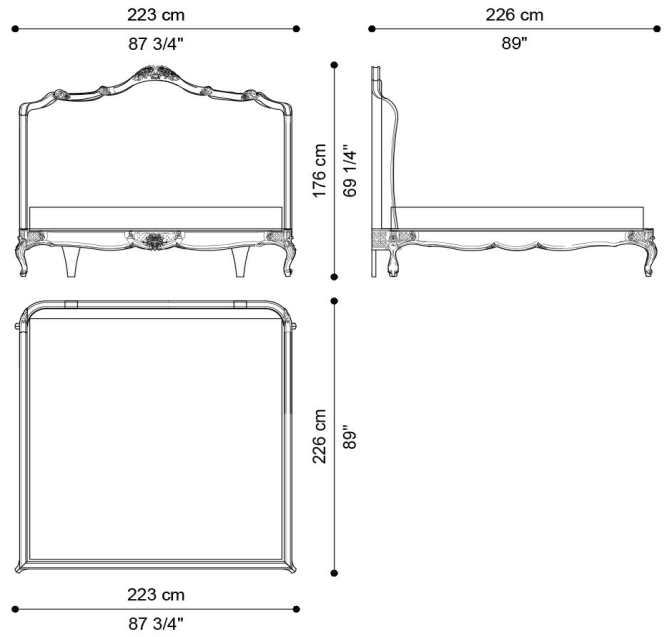

LÉGÈRE
BEDS

JUMBO
COLLECTION
A LUXURY EXPERIENCE

DESCRIPTION

Bed with headboard and bedframe in hand-carved lime wood, finished in antique gold with grey patina J3090.
Padding in foam. Upholstery in fabric MIL. 19.06, with piping in fabric MIL. 24.28.

DIMENSIONS

BED - FOR MATTRESS 180 X 200 CM
J.LGR-02

L 203 D 226 H 176 CM

BED - FOR MATTRESS 200 X 200 CM
J.LGR-02B

L 223 D 226 H 176 CM