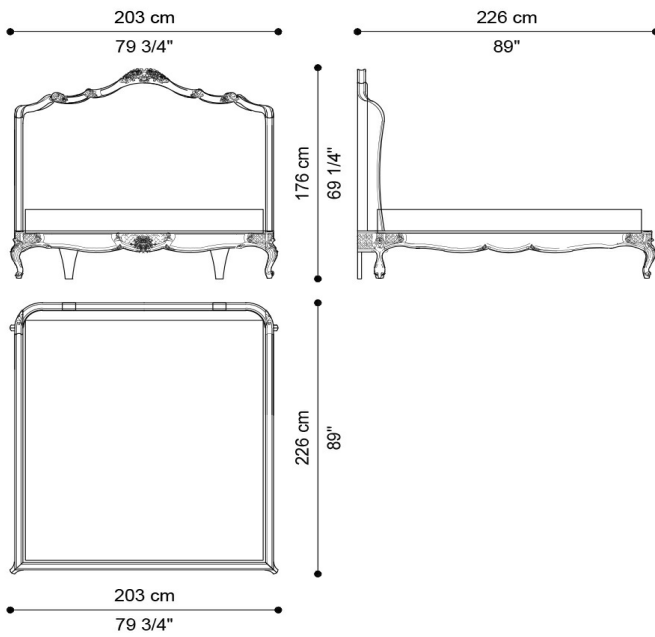

LÉGÈRE
BEDS

JUMBO
COLLECTION
A LUXURY EXPERIENCE

DESCRIPTION

Bed with headboard and bedframe in hand-carved lime wood, finished in antique gold with grey patina J3090.
Padding in foam. Upholstery in fabric MIL. 19.06, with piping in fabric MIL. 24.28.

DIMENSIONS

BED - FOR MATTRESS 180 X 200 CM
J.LGR-02

L 203 D 226 H 176 CM

BED - FOR MATTRESS 200 X 200 CM
J.LGR-02B

L 223 D 226 H 176 CM