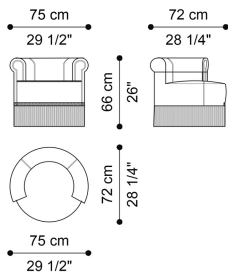

NID
ARMCHAIRS

DESCRIPTION

Armchair with structure in poplar wood. Padding in foam. Upholstery and piping in fabric MIL. 24.28. White and grey fringe on the base.

DIMENSIONS

ARMCHAIR

J.NID-51

L 75 D 72 H 66 CM