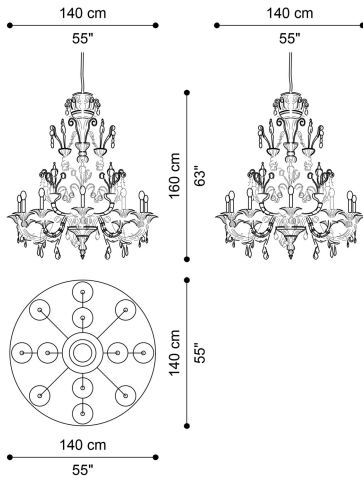

DESCRIPTION

Crystal chandelier with 12 lights and chrome details.

DIMENSIONS

CHANDELIER

J.CHA-CRYS-335/BT

Ø 140 H 160 CM