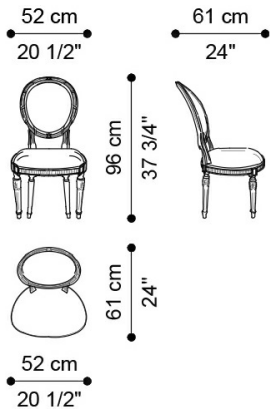

DAME
CHAIRS

JUMBO
COLLECTION
A LUXURY EXPERIENCE

DESCRIPTION

Chairs with structure and legs in hand-carved wood with gold leaf finishing J2880. Padding in foam. Upholstery in fabric MIL. 24.11, with piping in velvet MIL. 24.10. Available also with upholstery in fabric MIL. 25.03 and cord trimming (J.DAM-15B).

DIMENSIONS

CHAIR

J.DAM-16

L 52 D 61 H 96 CM

CHAIR WITH ARMRESTS

J.DAM-15

L 62 D 65 H 96 CM

CHAIR WITH ARMRESTS

J.DAM-15B

L 62 D 65 H 96 CM