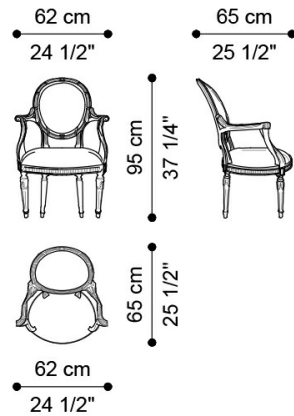

DIMENSIONS

CHAIR

J.DAM-16

L 52 D 61 H 96 CM

CHAIR WITH ARMRESTS

J.DAM-15

L 62 D 65 H 96 CM

CHAIR WITH ARMRESTS

J.DAM-15B

L 62 D 65 H 96 CM