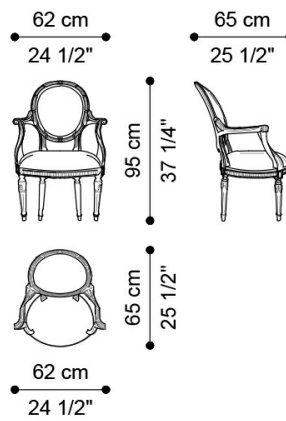

DIMENSIONS

CHAIR

J.DAM-16

L 52 D 61 H 96 CM

CHAIR WITH ARMRESTS

J.DAM-15

L 62 D 65 H 96 CM

CHAIR WITH ARMRESTS

J.DAM-15B

L 62 D 65 H 96 CM