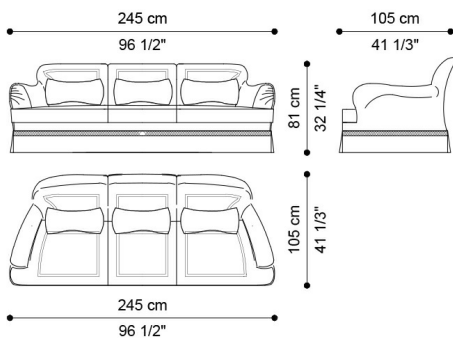

DESCRIPTION

3-seater sofa with structure in beechwood. Padding in foam. Upholstery in fabric MIL. 24.19, with relief embroidery on seat and backrest and piping in fabric MIL. 24.10. Embroidered frill in fabric on the sofa base. N° 3 cushions 50 x 30 cm with upholstery in fabric MIL. 24.19, piping in fabric MIL. 24.10 and JC logo embroidery included.

DIMENSIONS

3-SEATER SOFA

J.CAB-143

L 245 D 105 H 81 CM