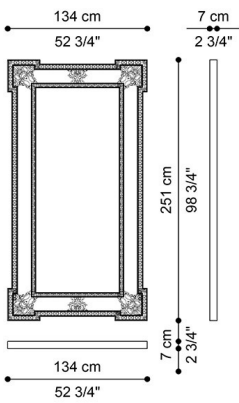

DEDALUS
MIRRORS

JUMBO
COLLECTION
A LUXURY EXPERIENCE

DESCRIPTION

Mirror with structure in hand-carved beechwood finished in antique gold with patina J2880. Natural mirror.

DIMENSIONS

MIRROR J.DED-12

L 134 H 206 CM

MIRROR J.DED-112

L 120 H 140 CM

STANDING MIRROR J.DED-29

L 134 D 7 H 251 CM