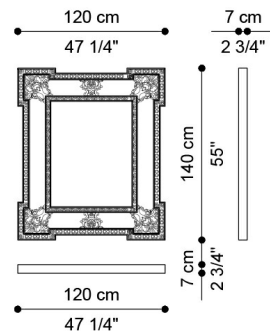

DEDALUS
MIRRORS

JUMBO
COLLECTION
A LUXURY EXPERIENCE

DESCRIPTION

Mirror with structure in hand-carved beechwood finished in antique gold with patina J2880. Natural mirror.

DIMENSIONS

MIRROR J.DED-12

L 134 H 206 CM

MIRROR J.DED-112

L 120 H 140 CM

STANDING MIRROR J.DED-29

L 134 D 7 H 251 CM