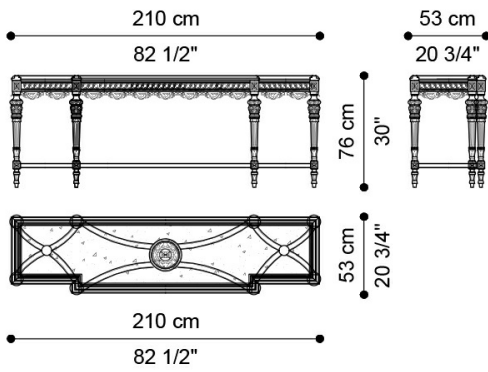

GUIRLANDE
CONSOLES

JUMBO
COLLECTION
A LUXURY EXPERIENCE

GUIRLANDE CONSOLES

DESCRIPTION

Console with structure in wood, eight hand-carved legs and lower cross with white lacquered and patinated finishing. Details finished in gold leaf JG306B. Top in white Namibia Rhino marble.

DIMENSIONS

CONSOLE

J.GLR-21B

L 210 D 53 H 76 CM