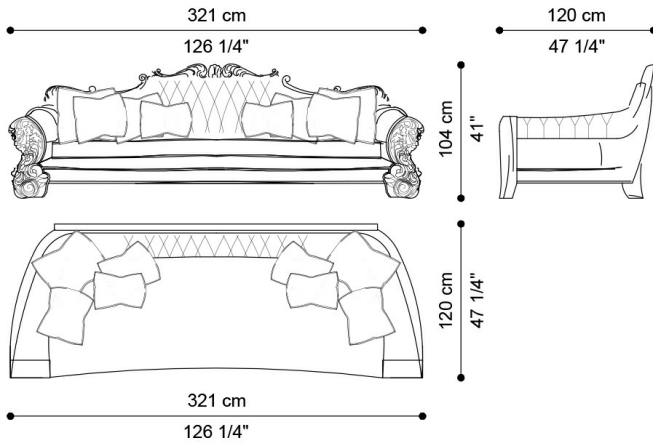

ROCAILLE
SOFAS

JUMBO
COLLECTION
A LUXURY EXPERIENCE

DESCRIPTION

4-seater sofa with structure in beechwood. Padding in foam. Hand-carved wooden elements finished in gold leaf J288O. Structure and seat cushion upholstered in fabric MIL. 25.13. Backrest with capitonné, upholstered in fabric MIL. 17.05.

N° 8 cushions with trimmings and cord included.

N° 2 cushions 50 x 50 cm, with upholstery in fabric MIL. 25.17. N° 2 cushions 45 x 45 cm, with upholstery in fabric MIL. 25.14. N° 2 cushions 45 x 45 cm, with upholstery in fabric MIL. 17.05. N° 2 cushions 50 x 30 cm, with upholstery in fabric MIL. 25.12 and JC logo.

DIMENSIONS

4-SEATER SOFA

J.ROC-44B

L 321 D 120 H 104 CM