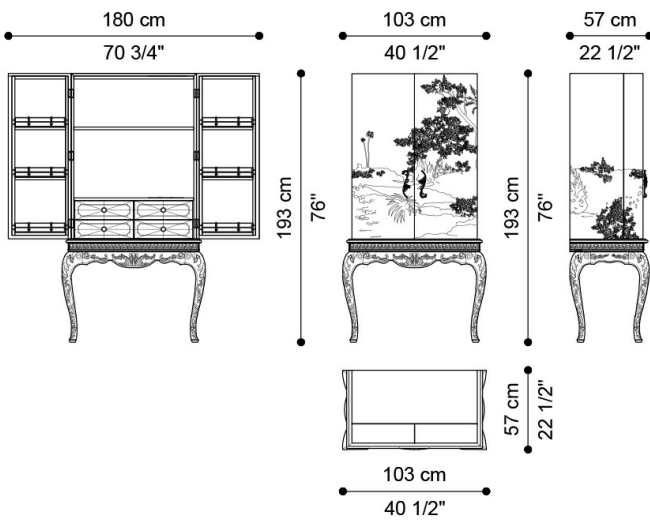

IDYLLE
DAY STORAGE UNITS

**JUMBO
COLLECTION**
A LUXURY EXPERIENCE

IDYLLE DAY STORAGE UNITS

DESCRIPTION

Cabinet and bar cabinet with base in wood, hand-carved legs and decorative frame finished in antique gold with patina. Structure finished in glossy gold leaf, with laser engraved landscape decoration JG304B. Two doors. Interior in American walnut. Brass railings for glasses on the doors. Central compartment with four drawers in American walnut and gold leaf decoration. Shelf and interior light. Back in antiqued leather MIL. 21.11.A for cabinet J.IDY-13, in antiqued mirror for bar cabinet J.IDY-33.

DIMENSIONS

CABINET J.IDY-13

L 103 D 57 H 193 CM

BAR CABINET J.IDY-33

L 103 D 57 H 193 CM