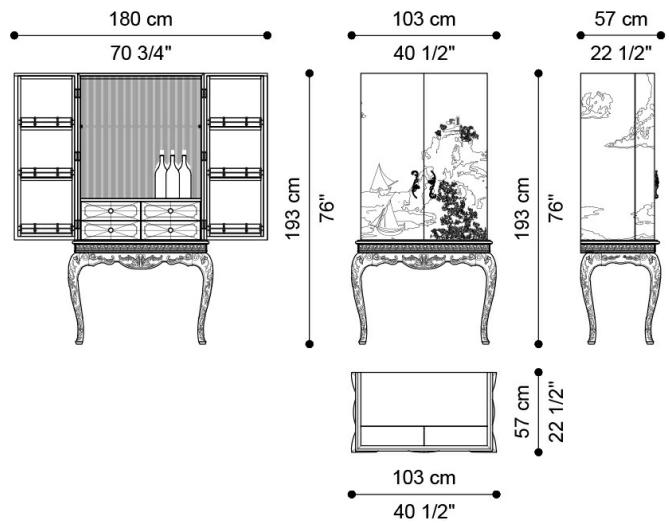

IDYLLE
DAY STORAGE UNITS

**JUMBO
COLLECTION**
A LUXURY EXPERIENCE

IDYLLE DAY STORAGE UNITS

DESCRIPTION

Cabinet and bar cabinet with base in wood, hand-carved legs and decorative frame finished in antique gold with patina. Structure finished in glossy gold leaf, with laser engraved landscape decoration JG304B. Two doors. Interior in American walnut. Brass railings for glasses on the doors. Central compartment with four drawers in American walnut and gold leaf decoration. Shelf and interior light. Back in antiqued leather MIL. 21.11.A for cabinet J.IDY-13, in antiqued mirror for bar cabinet J.IDY-33.

DIMENSIONS

CABINET J.IDY-13

L 103 D 57 H 193 CM

BAR CABINET J.IDY-33

L 103 D 57 H 193 CM