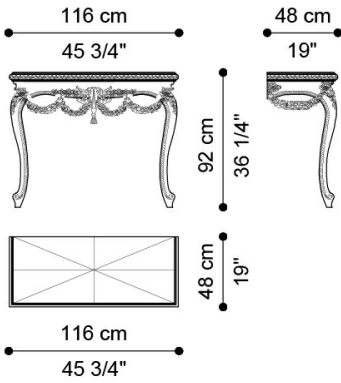

ROSACE  
CONSOLES

  
JUMBO  
COLLECTION  
A LUXURY EXPERIENCE

DESCRIPTION

Wall-mounted console with two legs. Hand-carved wooden structure with antique gold leaf finishing. Top veneered in ray-of-sunshine maple tinted walnut JG299.

DIMENSIONS

CONSOLE

J.RSC-21

L 116 D 48 H 92 CM