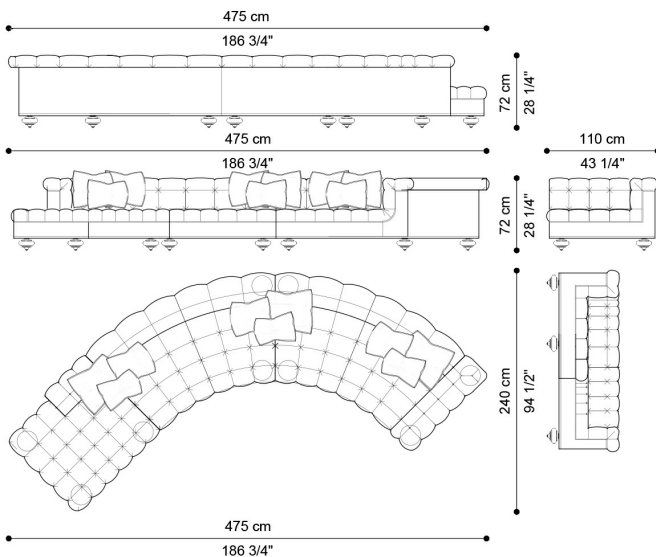

N° 9 cushions with classical trimming included.

N° 2 cushions 60 x 60 cm, with upholstery in fabric MIL. 25.12 and MIL. 25.11. N° 1 cushion 60 x 60 cm, with upholstery in fabric MIL. 25.08. N° 2 cushions 50 x 50 cm, with upholstery in fabric MIL. 25.09. N° 1 cushion 50 x 50 cm, with upholstery in fabric MIL. 25.10. N° 3 cushions 50 x 30 cm, with upholstery in fabric MIL. 17.05 and JC logo embroidery.

DIMENSIONS

SOFA

J.GRR-100

L 475 D 240 H 72 CM