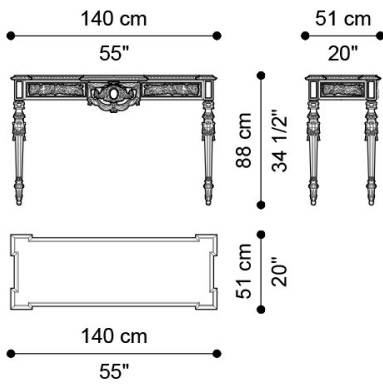

## DESCRIPTION

Console with four turned legs and structure in white lacquered wood JG303. Hand-carved details finished in gold leaf J2880. Top in inlaid wood tinted walnut.

## DIMENSIONS

### CONSOLE J.MYS-121

L 140 D 51 H 88 CM