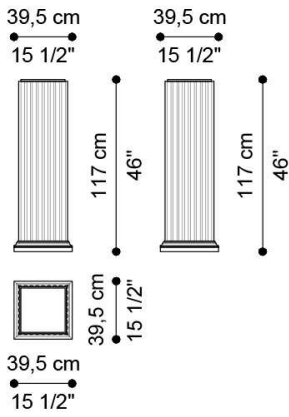

STYLOBATE
DECORATIVE ELEMENTS

JUMBO
COLLECTION
A LUXURY EXPERIENCE

STYLOBATE DECORATIVE ELEMENTS

DESCRIPTION

Vase holder with structure in wood, finished in antique gold leaf J2880. Top in white Namibia Rhino marble.

DIMENSIONS

VASE HOLDER

J.STY-22B

L 39.5 D 39.5 H 117 CM