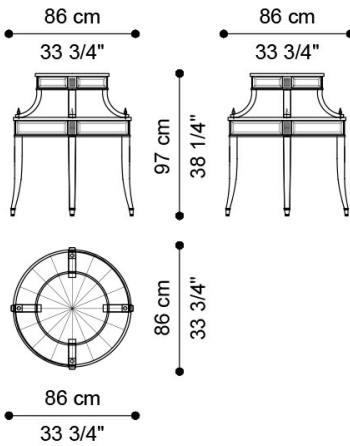

# TRIBUNE LOW TABLES

## DESCRIPTION

Side table with structure in American walnut. Double-height top with ray-of-sunshine inlay. Lost-wax cast brass decorative elements. Details finished in gold leaf JG308B.

## DIMENSIONS

#### J.TRI-47

Ø 86 H 97 CM