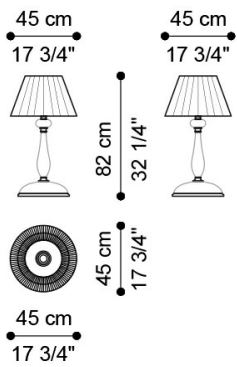

## DESCRIPTION

Table lamp with column with bevelled crystal elements and antique gold leaf finishing JG306. Shade in fabric.

## DIMENSIONS

### TABLE LAMP J.CHA-CRYS

Ø 45 H 82 CM