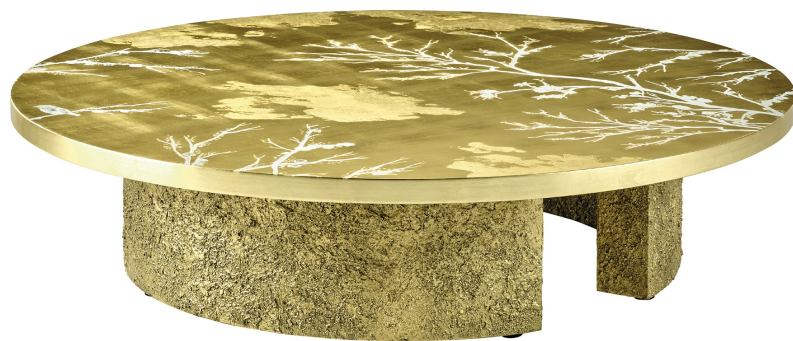

FUJI
LOW TABLES

JUMBO
COLLECTION
A LUXURY EXPERIENCE

FUJI LOW TABLES

DESCRIPTION

Central table with structure in multilayer wood with textured antique gold finishing. Top in wood with glossy gold leaf finishing and laser engraved decoration JG304C (J.FUJ-56) or with glossy cream finishing and gold leaf laser engraved decoration JG304D (J.FUJ-156).

DIMENSIONS

CENTRAL TABLE

J.FUJ-56

Ø 140 H 32 CM

CENTRAL TABLE

J.FUJ-56A

Ø 100 H 32 CM

CENTRAL TABLE

J.FUJ-56B

Ø 120 H 32 CM

CENTRAL TABLE

J.FUJ-56C

Ø 80 H 38 CM

FUJI LOW TABLES

CENTRAL TABLE J.FUJ-156D

Ø 120 H 32 CM

CENTRAL TABLE J.FUJ-156E

Ø 80 H 38 CM