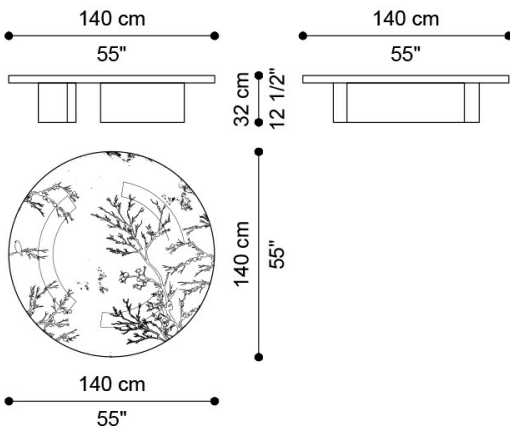

FUJI
LOW TABLES

JUMBO
COLLECTION
A LUXURY EXPERIENCE

FUJI LOW TABLES

DESCRIPTION

Central table with structure in multilayer wood with textured antique gold finishing. Top in wood with glossy gold leaf finishing and laser engraved decoration JG304C (J.FUJ-56) or with glossy cream finishing and gold leaf laser engraved decoration JG304D (J.FUJ-156).

DIMENSIONS

CENTRAL TABLE

J.FUJ-56

Ø 140 H 32 CM

CENTRAL TABLE

J.FUJ-56A

Ø 100 H 32 CM

CENTRAL TABLE

J.FUJ-56B

Ø 120 H 32 CM

CENTRAL TABLE

J.FUJ-56C

Ø 80 H 38 CM

FUJI LOW TABLES

CENTRAL TABLE J.FUJ-156D

Ø 120 H 32 CM

CENTRAL TABLE J.FUJ-156E

Ø 80 H 38 CM