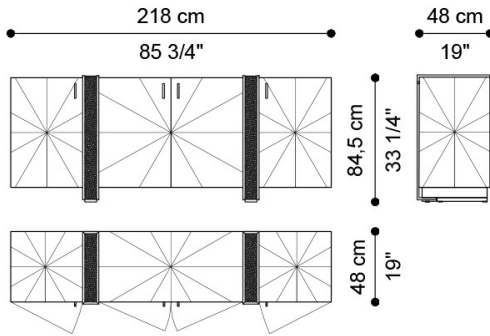

HIKARI
DAY STORAGE UNITS

JUMBO
COLLECTION
A LUXURY EXPERIENCE

HIKARI

DAY STORAGE UNITS

DESCRIPTION

Four-door sideboard with structure veneered in ray-of-sunshine maple, with JG294 finishing. Metal frames. Inserts in textured metal with antique gold finishing.

DIMENSIONS

SIDEBOARD

J.HIK-11

L 218 D 48 H 84.5 CM