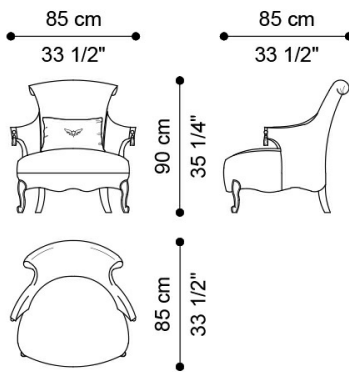

RIVOLI
ARMCHAIRS

JUMBO
COLLECTION
A LUXURY EXPERIENCE

RIVOLI ARMCHAIRS

DESCRIPTION

Armchair with structure in beechwood. Padding in foam. Upholstery in fabric MIL. 26.02. Feet in wood finished in antique gold with patina J288O.

N° 1 cushion 50 x 30 cm with upholstery in fabric MIL. 26.04 and JC logo embroidery included.

DIMENSIONS

ARMCHAIR

J.RIV-51

L 85 D 85 H 90 CM