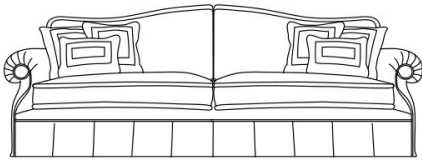

BELUGA
SOFAS

JUMBO
COLLECTION
A LUXURY EXPERIENCE

DESCRIPTION

Structure in beechwood. Padding in foam. Upholstery in fabric MIL. 16.005.

N° 4 cushions included.

N° 2 cushions 50 x 30 cm, with upholstery in fabric MIL. 16.003. N° 2 cushions 50 x 50 cm, with upholstery in fabric MIL. 17.008.

DIMENSIONS

3-SEATER SOFA

J.BEL-53

L 275 D 105 H 85 CM

2-SEATER SOFA

J.BEL-52

L 235 D 105 H 85 CM