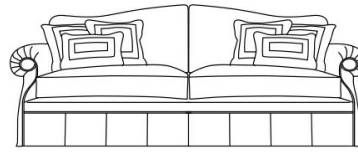

BELUGA
SOFAS

JUMBO
COLLECTION
A LUXURY EXPERIENCE

DESCRIPTION

Structure in beechwood. Padding in foam. Upholstery in fabric MIL. 16.005.

N° 4 cushions included.

N° 2 cushions 50 x 30 cm, with upholstery in fabric MIL. 16.003. N° 2 cushions 50 x 50 cm, with upholstery in fabric MIL. 17.008.

DIMENSIONS

3-SEATER SOFA

J.BEL-53

L 275 D 105 H 85 CM

2-SEATER SOFA

J.BEL-52

L 235 D 105 H 85 CM