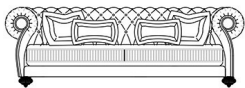

N° 2 cushions 50x30 cm, with upholstery in fabric MIL. 16.003. N° 2 cushions 50x50 cm, with upholstery in fabric MIL. 16.002.

3-seater sofa J.BUR-43B and 2-seater sofa J.BUR-42B: n° 4 cushions included.

N° 2 cushions 50x30 cm and n° 2 cushions 50x50 cm with upholstery in fabric DOMUS 081.

DIMENSIONS

4-SEATER SOFA
J.BUR-44

L 350 D 110 H 80 CM

4-SEATER SOFA
J.BUR-44B

L 350 D 110 H 80 CM

3-SEATER SOFA
J.BUR-43

L 270 D 110 H 80 CM

3-SEATER SOFA
J.BUR-43B

L 270 D 110 H 80 CM

2-SEATER SOFA
J.BUR-42

L 230 D 110 H 80 CM

2-SEATER SOFA
J.BUR-42B

L 230 D 110 H 80 CM