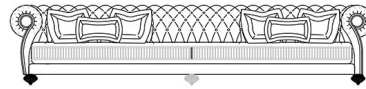

N° 2 cushions 50x30 cm, with upholstery in fabric MIL. 16.003. N° 2 cushions 50x50 cm, with upholstery in fabric MIL. 16.002.

3-seater sofa J.BUR-43B and 2-seater sofa J.BUR-42B: n° 4 cushions included.

N° 2 cushions 50x30 cm and n° 2 cushions 50x50 cm with upholstery in fabric DOMUS 081.

DIMENSIONS

4-SEATER SOFA
J.BUR-44

L 350 D 110 H 80 CM

4-SEATER SOFA
J.BUR-44B

L 350 D 110 H 80 CM

3-SEATER SOFA
J.BUR-43

L 270 D 110 H 80 CM

3-SEATER SOFA
J.BUR-43B

L 270 D 110 H 80 CM

2-SEATER SOFA
J.BUR-42

L 230 D 110 H 80 CM

2-SEATER SOFA
J.BUR-42B

L 230 D 110 H 80 CM