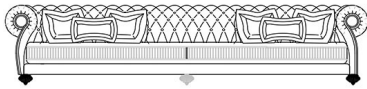

DESCRIPTION

Structure in beechwood. Padding in foam. Upholstery in fabric MIL. 18.03 with capitonné on the backrest. Feet in hand-carved wood finished in antique gold with patina J2880. Available also with upholstery in fabric DOMUS 081.

4-seater sofa J.BUR-44: n° 6 cushions included.

N° 2 cushions 50x30 cm, with upholstery in fabric MIL. 16.003. N° 2 cushions 50x50 cm, with upholstery in fabric MIL. 16.002. N° 2 cushions 50x50 cm, with upholstery in fabric MIL. 18.03.

4-seater sofa J.BUR-44B: n° 6 cushions included.

N° 2 cushions 50x30 cm and n° 4 cushions 50x50 cm with upholstery in fabric DOMUS 081.

3-seater sofa J.BUR-43 and 2-seater sofa J.BUR-42: n° 4 cushions included.

N° 2 cushions 50x30 cm, with upholstery in fabric MIL. 16.003. N° 2 cushions 50x50 cm, with upholstery in fabric MIL. 16.002.

3-seater sofa J.BUR-43B and 2-seater sofa J.BUR-42B: n° 4 cushions included.

N° 2 cushions 50x30 cm and n° 2 cushions 50x50 cm with upholstery in fabric DOMUS 081.

DIMENSIONS

4-SEATER SOFA
J.BUR-44