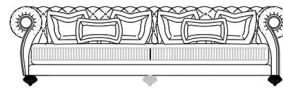

N° 2 cushions 50x30 cm, with upholstery in fabric MIL. 16.003. N° 2 cushions 50x50 cm, with upholstery in fabric MIL. 16.002.

3-seater sofa J.BUR-43B and 2-seater sofa J.BUR-42B: n° 4 cushions included.

N° 2 cushions 50x30 cm and n° 2 cushions 50x50 cm with upholstery in fabric DOMUS 081.

DIMENSIONS

4-SEATER SOFA
J.BUR-44

L 350 D 110 H 80 CM

4-SEATER SOFA
J.BUR-44B

L 350 D 110 H 80 CM

3-SEATER SOFA
J.BUR-43

L 270 D 110 H 80 CM

3-SEATER SOFA
J.BUR-43B

L 270 D 110 H 80 CM

2-SEATER SOFA
J.BUR-42

L 230 D 110 H 80 CM

2-SEATER SOFA
J.BUR-42B

L 230 D 110 H 80 CM