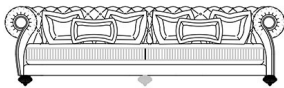

N° 2 cushions 50x30 cm, with upholstery in fabric MIL. 16.003. N° 2 cushions 50x50 cm, with upholstery in fabric MIL. 16.002.

3-seater sofa J.BUR-43B and 2-seater sofa J.BUR-42B: n° 4 cushions included.

N° 2 cushions 50x30 cm and n° 2 cushions 50x50 cm with upholstery in fabric DOMUS 081.

DIMENSIONS

4-SEATER SOFA
J.BUR-44

L 350 D 110 H 80 CM

4-SEATER SOFA
J.BUR-44B

L 350 D 110 H 80 CM

3-SEATER SOFA
J.BUR-43

L 270 D 110 H 80 CM

3-SEATER SOFA
J.BUR-43B

L 270 D 110 H 80 CM

2-SEATER SOFA
J.BUR-42

L 230 D 110 H 80 CM

2-SEATER SOFA
J.BUR-42B

L 230 D 110 H 80 CM