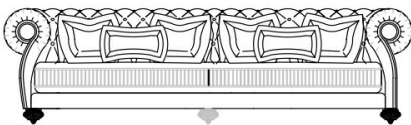

N° 2 cushions 50 x 30 cm, with upholstery in fabric MIL. 16.003. N° 2 cushions 50 x 50 cm, with upholstery in fabric MIL. 16.002.

3-seater sofa J.BUR-43B and 2-seater sofa J.BUR-42B: n° 4 cushions included.

N° 2 cushions 50 x 30 cm and n° 2 cushions 50 x 50 cm with upholstery in fabric DOMUS 081.

DIMENSIONS

4-SEATER SOFA

J.BUR-44

L 350 D 110 H 80 CM

4-SEATER SOFA

J.BUR-44B

L 350 D 110 H 80 CM

3-SEATER SOFA

J.BUR-43

L 270 D 110 H 80 CM

3-SEATER SOFA

J.BUR-43B

L 270 D 110 H 80 CM

2-SEATER SOFA

J.BUR-42