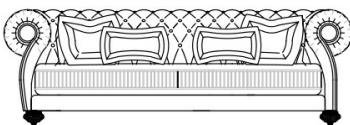

N° 2 cushions 50 x 30 cm and n° 2 cushions 50 x 50 cm with upholstery in fabric DOMUS 081.

DIMENSIONS

4-SEATER SOFA

J.BUR-44

L 350 D 110 H 80 CM

4-SEATER SOFA

J.BUR-44B

L 350 D 110 H 80 CM

3-SEATER SOFA

J.BUR-43

L 270 D 110 H 80 CM

3-SEATER SOFA

J.BUR-43B

L 270 D 110 H 80 CM

2-SEATER SOFA

J.BUR-42

L 230 D 110 H 80 CM

2-SEATER SOFA

J.BUR-42B

L 230 D 110 H 80 CM