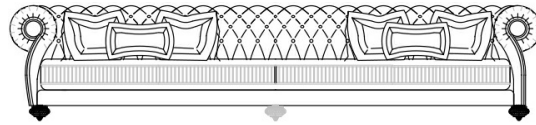

N° 2 cushions 50 x 30 cm, with upholstery in fabric MIL. 16.003. N° 2 cushions 50 x 50 cm, with upholstery in fabric MIL. 16.002.

3-seater sofa J.BUR-43B and 2-seater sofa J.BUR-42B: n° 4 cushions included.

N° 2 cushions 50 x 30 cm and n° 2 cushions 50 x 50 cm with upholstery in fabric DOMUS 081.

DIMENSIONS

4-SEATER SOFA

J.BUR-44

L 350 D 110 H 80 CM

4-SEATER SOFA

J.BUR-44B

L 350 D 110 H 80 CM

3-SEATER SOFA

J.BUR-43

L 270 D 110 H 80 CM

3-SEATER SOFA

J.BUR-43B

L 270 D 110 H 80 CM

2-SEATER SOFA

J.BUR-42