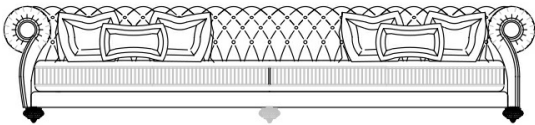

N° 2 cushions 50 x 30 cm, with upholstery in fabric MIL. 16.003. N° 2 cushions 50 x 50 cm, with upholstery in fabric MIL. 16.002.

3-seater sofa J.BUR-43B and 2-seater sofa J.BUR-42B: n° 4 cushions included.

N° 2 cushions 50 x 30 cm and n° 2 cushions 50 x 50 cm with upholstery in fabric DOMUS 081.

DIMENSIONS

4-SEATER SOFA

J.BUR-44

L 350 D 110 H 80 CM

4-SEATER SOFA

J.BUR-44B

L 350 D 110 H 80 CM