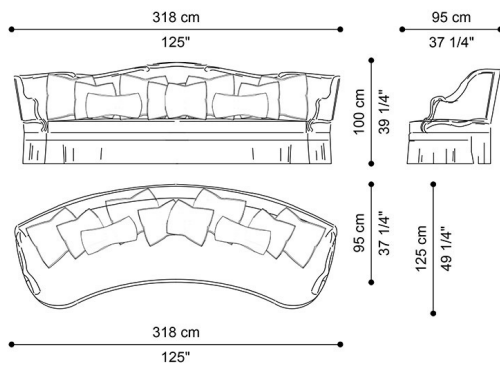

DESCRIPTION

Structure in hand-carved wood with gold leaf finishing J288O. Padding in foam. Upholstery in fabric MIL. 21.10 with piping in fabric MIL. 21.15.

N° 11 cushions included.

N° 4 cushions 55x55 cm, with upholstery in fabric MIL. 21.01. N° 4 cushions 45x45 cm, with upholstery in fabric MIL. 21.10.

N° 3 cushions 50x30 cm, with upholstery in fabric MIL. 21.15 (n° 1 cushion with JC logo embroidery).

DIMENSIONS

3-SEATER SOFA

J.EGL-43

L 318 D 125 H 100 CM