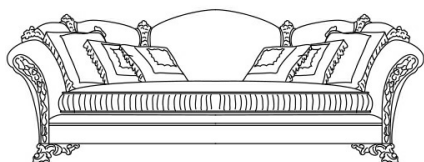

DESCRIPTION

Structure in hand-carved beechwood finished in patinated white J273B. Padding in foam. Upholstery in fabric DOMUS 003, DOMUS 004.

N° 4 cushions included.

N° 2 cushions 50 x 50 cm, with upholstery in fabric DOMUS 002. N° 2 cushions 50 x 50 cm, with upholstery in fabric DOMUS 003.

DIMENSIONS

3-SEATER SOFA

J.ELY-43B