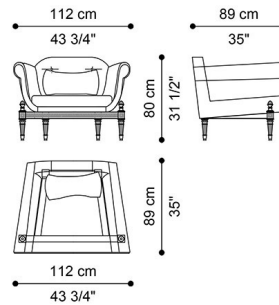

ENIGMA
ARMCHAIRS

DESCRIPTION

Structure in hand-carved beechwood finished in antique gold with patina J288O. Padding in foam. Upholstery in fabric MIL. 16.011 (J.ENI-41) or in fabric MIL. 23.01 with piping in MIL. 19.11 (J.ENI-41B).

Armchair J.ENI-41: n° 1 cushion 50x30 cm with upholstery in fabric MIL. 16.011 included.

Armchair J.ENI-41B: n° 1 cushion 50x30 cm with upholstery in fabric MIL. 23.01, velvet profile MIL. 19.11 and JC logo embroidery.

DIMENSIONS

ARMCHAIR J.ENI-41

L 112 D 89 H 80 CM

ARMCHAIR J.ENI-41B

L 112 D 89 H 80 CM