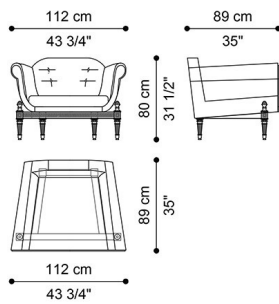

ENIGMA
ARMCHAIRS

DESCRIPTION

Structure in hand-carved beechwood finished in antique gold with patina J288O. Padding in foam. Upholstery in fabric MIL. 16.011 (J.ENI-41) or in fabric MIL. 23.01 with piping in MIL. 19.11 (J.ENI-41B).

Armchair J.ENI-41: n° 1 cushion 50x30 cm with upholstery in fabric MIL. 16.011 included.

Armchair J.ENI-41B: n° 1 cushion 50x30 cm with upholstery in fabric MIL. 23.01, velvet profile MIL. 19.11 and JC logo embroidery.

DIMENSIONS

ARMCHAIR J.ENI-41

L 112 D 89 H 80 CM

ARMCHAIR J.ENI-41B

L 112 D 89 H 80 CM