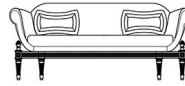

DESCRIPTION

Structure in hand-carved beechwood finished in antique gold with patina J288O. Padding in foam. Upholstery in fabric MIL. 16.011.

3-seater sofa J.ENI-43: n° 3 cushions 50x30 cm with upholstery in fabric MIL. 16.011 included.

2-seater sofa J.ENI-42: n° 2 cushions 50x30 cm with upholstery in fabric MIL. 16.011 included.

DIMENSIONS

3-SEATER SOFA J.ENI-43

L 215 D 88 H 77 CM

2-SEATER SOFA J.ENI-42

L 175 D 88 H 77 CM