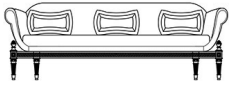

DESCRIPTION

Structure in hand-carved beechwood finished in antique gold with patina J288O. Padding in foam. Upholstery in fabric MIL. 16.011.

3-seater sofa J.ENI-43: n° 3 cushions 50x30 cm with upholstery in fabric MIL. 16.011 included.

2-seater sofa J.ENI-42: n° 2 cushions 50x30 cm with upholstery in fabric MIL. 16.011 included.

DIMENSIONS

3-SEATER SOFA J.ENI-43

L 215 D 88 H 77 CM

2-SEATER SOFA J.ENI-42

L 175 D 88 H 77 CM