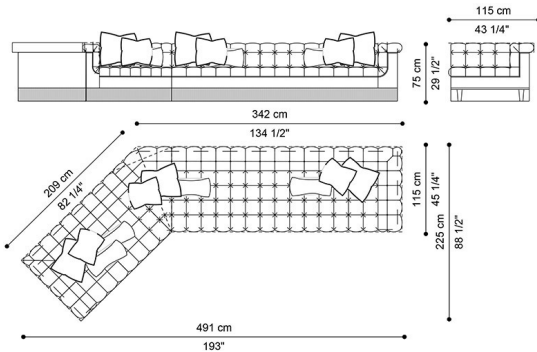

2-seater sofa J.GRR-42: n° 5 cushions included.

N° 2 cushions 50x50 cm, with upholstery in fabric MIL. 21.23. N° 1 cushion 50x50 cm, with upholstery in fabric MIL. 21.02. N° 1 cushion 50x30 cm, with upholstery in fabric MIL. 21.02. N° 1 cushion 50x30 cm, with upholstery in fabric MIL. 21.23 and JC logo embroidery.

### DIMENSIONS

#### SOFA J.GRR-00

L 491 D 225 H 75 CM

#### ARMCHAIR J.GRR-41

L 138 D 115 H 75 CM