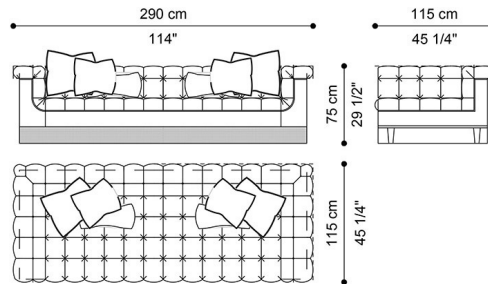

3-SEATER SOFA J.GRR-43