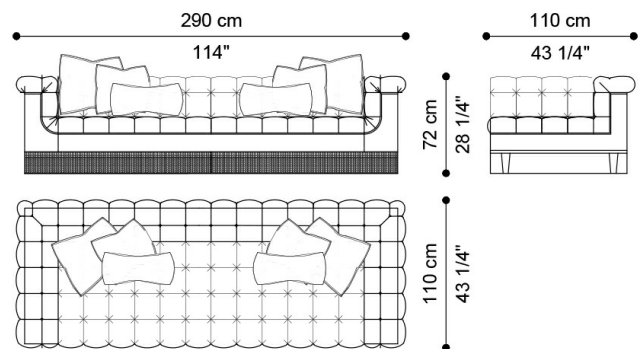

3-SEATER SOFA J.GRR-43