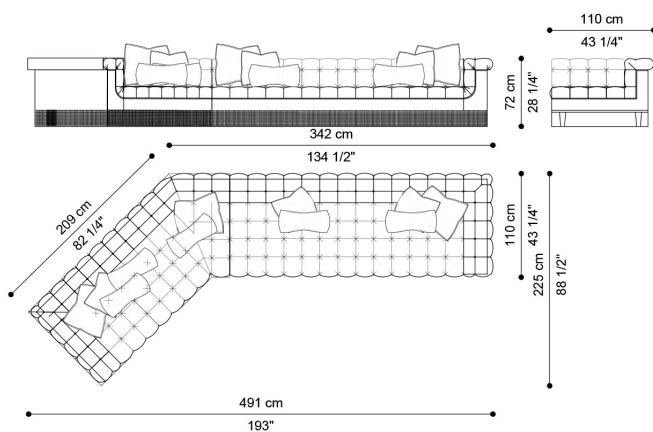

2-seater sofa J.GRR-42: n° 5 cushions included.

N° 2 cushions 50 x 50 cm, with upholstery in fabric MIL. 21.23. N° 1 cushion 50 x 50 cm, with upholstery in fabric MIL. 21.02. N° 1 cushion 50 x 30 cm, with upholstery in fabric MIL. 21.02. N° 1 cushion 50 x 30 cm, with upholstery in fabric MIL. 21.23 and JC logo embroidery.

## DIMENSIONS

### SOFA J.GRR-00

L 491 D 225 H 72 CM

### 3-SEATER SOFA J.GRR-43

L 290 D 110 H 72 CM