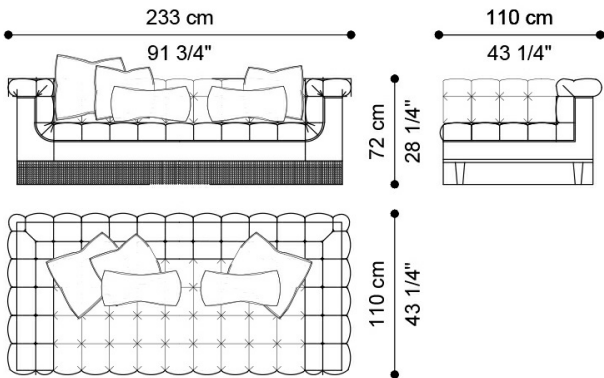

GRAND ARMÉE SOFAS

2-SEATER SOFA
J.GRR-42