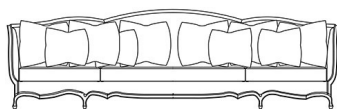

DESCRIPTION

Structure in solid beechwood finished in antique gold with patina J288O. Padding in foam. Upholstery in fabric MIL. 19.07 and MIL. 19.08.

3-seater sofa J.GRA-43: n° 10 cushions included.

N° 6 cushions 60x60 cm, with upholstery in fabric MIL. 19.08. N° 2 cushions 50x50 cm, with upholstery in fabric MIL. 19.08 and embroidery. N° 2 cushions 50x50 cm, with upholstery in fabric MIL. 19.04 and embroidery.

2-seater sofa J.GRA-42: n° 7 cushions included.

N° 4 cushions 60x60 cm, with upholstery in fabric MIL. 19.08. N° 2 cushions 50x50 cm, with upholstery in fabric MIL. 19.08 and embroidery. N° 1 cushion 50x50 cm, with upholstery in fabric MIL. 19.04 and embroidery.

Armchair J.GRA-41: n° 3 cushions included.

N° 1 cushion 60x60 cm, with upholstery in fabric MIL. 19.08. N° 1 cushion 50x50, with upholstery in fabric MIL. 19.08 and embroidery. N° 1 cushion 50x50, with upholstery in fabric MIL. 19.04 and embroidery.

DIMENSIONS

3-SEATER SOFA

J.GRA-43

L 320 D 95 H 96 CM