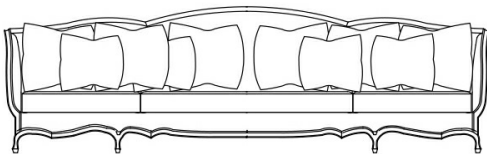

DESCRIPTION

Structure in solid beechwood finished in antique gold with patina J288O. Padding in foam. Upholstery in fabric MIL. 19.07 and MIL. 19.08.

3-seater sofa J.GRA-43: n° 10 cushions included.

N° 6 cushions 60 x 60 cm, with upholstery in fabric MIL. 19.08. N° 2 cushions 50 x 50 cm, with upholstery in fabric MIL. 19.08 and embroidery. N° 2 cushions 50 x 50 cm, with upholstery in fabric MIL. 19.04 and embroidery.

2-seater sofa J.GRA-42: n° 7 cushions included.

N° 4 cushions 60 x 60 cm, with upholstery in fabric MIL. 19.08. N° 2 cushions 50 x 50 cm, with upholstery in fabric MIL. 19.08 and embroidery. N° 1 cushion 50 x 50 cm, with upholstery in fabric MIL. 19.04 and embroidery.

Armchair J.GRA-41: n° 3 cushions included.

N° 1 cushion 60 x 60 cm, with upholstery in fabric MIL. 19.08. N° 1 cushion 50 x 50 cm, with upholstery in fabric MIL. 19.08 and embroidery. N° 1 cushion 50 x 50 cm, with upholstery in fabric MIL. 19.04 and embroidery.

DIMENSIONS

3-SEATER SOFA

J.GRA-43

L 320 D 95 H 96 CM