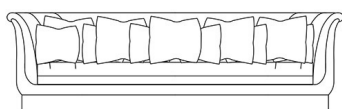

DESCRIPTION

Structure in beechwood. Padding in foam. Upholstery in fabric MIL. 19.07 and MIL. 19.08. Decorative frames with relief embroidery on sides and back.

3-seater sofa J.JAS-43: n° 11 cushions included.

N° 5 cushions 60x60 cm, with upholstery in fabric MIL. 19.08. N° 4 cushions 50x50 cm, with upholstery in fabric MIL. 19.08 (n° 2 with embroidery). N° 2 cushions 50x50 cm, with upholstery in fabric MIL. 19.04 and embroidery.

2-seater sofa J.JAS-42: n° 8 cushions included.

N° 3 cushions 60x60 cm, with upholstery in fabric MIL. 19.08. N° 3 cushions 50x50 cm, with upholstery in fabric MIL. 19.08 (n° 2 with embroidery). N° 2 cushions 50x50 cm, with upholstery in fabric MIL. 19.04 and embroidery.

Armchair J.JAS-41: n° 3 cushions included.

N° 1 cushion 60x60 cm, with upholstery in fabric MIL. 19.08. N° 1 cushion 50x50 cm, with upholstery in fabric MIL. 19.08. N° 1 cushion 50x50 cm, with upholstery in fabric MIL. 19.04 and embroidery.

DIMENSIONS

3-SEATER SOFA **J.JAS-43**