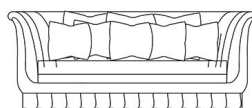

2-SEATER SOFA **J.JAS-42**