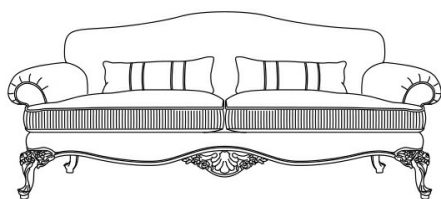

LA GRANDE DAME
SOFAS

JUMBO
COLLECTION
A LUXURY EXPERIENCE

DESCRIPTION

Structure in hand-carved beechwood finished in patinated white J273B. Padding in foam. Upholstery in fabric DOMUS 015, DOMUS 016.

N° 2 cushions 30 x 90 cm with upholstery in fabric DOMUS 016 included.

DIMENSIONS

3-SEATER SOFA J.LGD-73

L 275 D 101 H 96 CM

2-SEATER SOFA J.LGD-72

L 235 D 101 H 96 CM