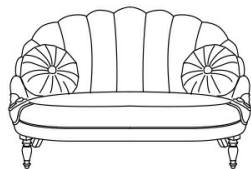

LA GRANDE DAME
SOFAS

JUMBO
COLLECTION
A LUXURY EXPERIENCE

LA GRANDE DAME

SOFAS

DESCRIPTION

Structure in beechwood. Padding in foam. Upholstery in fabric DOMUS 001 (J.LGD-52) or in fabric DOMUS 006 (J.LGD-52B). Feet in wood finished in gold with patina J2880.

2-seater sofa J.LGD-52: n° 2 cushions diam. 50 cm with upholstery in fabric DOMUS 086 included.

2-seater sofa J.LGD-52B: n° 2 cushions diam. 50 cm with upholstery in fabric DOMUS 001 included.

DIMENSIONS

2-SEATER SOFA

J.LGD-52

L 160 D 102 H 100 CM

2-SEATER SOFA

J.LGD-52B

L 160 D 102 H 100 CM