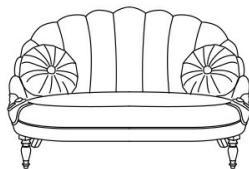

LA GRANDE DAME
SOFAS

JUMBO
COLLECTION
A LUXURY EXPERIENCE

LA GRANDE DAME

SOFAS

DESCRIPTION

Structure in beechwood. Padding in foam. Upholstery in fabric DOMUS 001 (J.LGD-52) or in fabric DOMUS 006 (J.LGD-52B). Feet in wood finished in gold with patina J2880.

2-seater sofa J.LGD-52: n° 2 cushions diam. 50 cm with upholstery in fabric DOMUS 086 included.

2-seater sofa J.LGD-52B: n° 2 cushions diam. 50 cm with upholstery in fabric DOMUS 001 included.

DIMENSIONS

2-SEATER SOFA

J.LGD-52

L 160 D 102 H 100 CM

2-SEATER SOFA

J.LGD-52B

L 160 D 102 H 100 CM