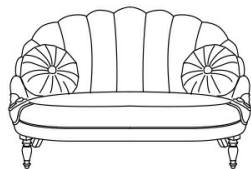

LA GRANDE DAME

SOFAS

DESCRIPTION

Structure in beechwood. Padding in foam. Upholstery in fabric DOMUS 001 (J.LGD-52) or in fabric DOMUS 006 (J.LGD-52B). Feet in wood finished in gold with patina J2880.

2-seater sofa J.LGD-52: n° 2 cushions diam. 50 cm with upholstery in fabric DOMUS 086 included.

2-seater sofa J.LGD-52B: n° 2 cushions diam. 50 cm with upholstery in fabric DOMUS 001 included.

DIMENSIONS

2-SEATER SOFA

J.LGD-52