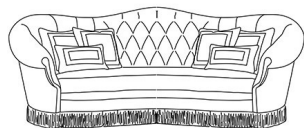

DESCRIPTION

Structure in beechwood. Padding in foam. Upholstery in velvet MIL. 17.003 with capitonné on the backrest.

3-seater sofa J.OLI-43 and 2-seater sofa J.OLI-42: n° 6 cushions included.

N° 2 cushions 50x50 cm, with upholstery in fabric DOMUS 029. N° 2 cushions 50x50 cm, with upholstery in fabric MIL. 17.003. N° 2 cushions 30x50 cm, with upholstery in fabric DOMUS 029.

DIMENSIONS

3-SEATER SOFA **J.OLI-43**

L 285 D 130 H 112 CM

2-SEATER SOFA **J.OLI-42**

L 235 D 110 H 105 CM

ARMCHAIR **J.OLI-41**

L 120 D 110 H 105 CM