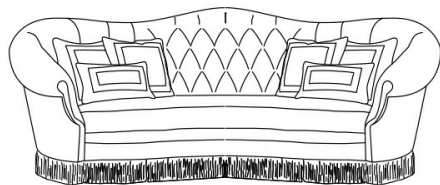

DESCRIPTION

Structure in beechwood. Padding in foam. Upholstery in velvet MIL. 17.003 with capitonné on the backrest.

3-seater sofa J.OLI-43 and 2-seater sofa J.OLI-42: n° 6 cushions included.

N° 2 cushions 50 x 50 cm, with upholstery in fabric DOMUS 029. N° 2 cushions 50 x 50 cm, with upholstery in fabric MIL. 17.003. N° 2 cushions 30 x 50 cm, with upholstery in fabric DOMUS 029.

Armchair J.OLI-41: n° 3 cushions included.

N° 1 cushion 50 x 50 cm, with upholstery in fabric DOMUS 029. N° 1 cushion 50 x 50 cm, with upholstery in fabric MIL. 17.003. N° 1 cushion 30 x 50 cm, with upholstery in fabric DOMUS 029.

DIMENSIONS

3-SEATER SOFA

J.OLI-43

L 285 D 130 H 112 CM

2-SEATER SOFA

J.OLI-42

L 235 D 110 H 105 CM

ARMCHAIR

J.OLI-41

L 120 D 110 H 105 CM