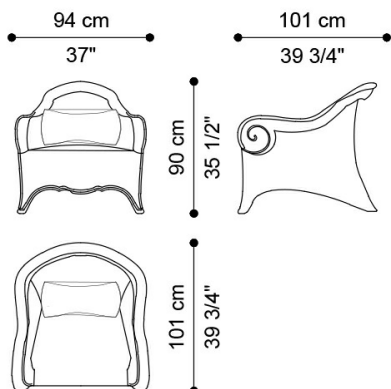

PEGASO
ARMCHAIRS

JUMBO
COLLECTION
A LUXURY EXPERIENCE

PEGASO ARMCHAIRS

DESCRIPTION

Armchair with structure in beechwood finished in antique gold J2880. Padding in foam. Upholstery in fabric MIL. 17.008 (J.PEG-41) or in fabric MIL. 21.09, MIL. 21.15 (J.PEG-41B).

Armchair J.PEG-41: n° 1 cushion 30 x 50 cm with upholstery in fabric MIL. 17.008 included.

Armchair J.PEG-41B: n° 1 cushion 30 x 50 cm with upholstery in fabric MIL. 21.15 and JC logo embroidery included.

DIMENSIONS

ARMCHAIR J.PEG-41

L 94 D 101 H 90 CM

ARMCHAIR J.PEG-41B

L 94 D 101 H 90 CM