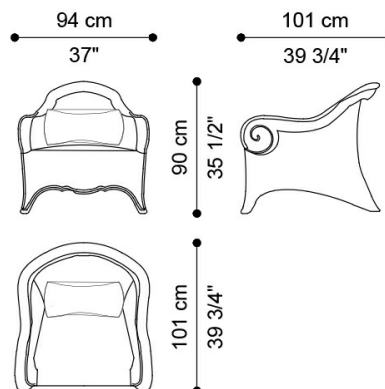

Armchair J.PEG-41: n° 1 cushion 30 x 50 cm with upholstery in fabric MIL. 17.008 included.

Armchair J.PEG-41B: n° 1 cushion 30 x 50 cm with upholstery in fabric MIL. 21.15 and JC logo embroidery included.

DIMENSIONS

ARMCHAIR J.PEG-41

L 94 D 101 H 90 CM

ARMCHAIR J.PEG-41B

L 94 D 101 H 90 CM