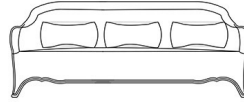

2-seater sofa J.PEG-42B: n° 2 cushions 30x50 cm with upholstery in fabric MIL. 21.15 and JC logo embroidery included.

---

## DIMENSIONS

3-SEATER SOFA  
**J.PEG-43**

L 230 D 101 H 90 CM

3-SEATER SOFA  
**J.PEG-43B**

L 230 D 101 H 90 CM

2-SEATER SOFA  
**J.PEG-42**

L 180 D 101 H 90 CM

2-SEATER SOFA  
**J.PEG-42B**