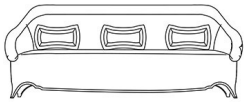

DESCRIPTION

Structure in beechwood finished in antique gold J288O. Padding in foam. Upholstery in fabric MIL. 17.008 or in fabric MIL. 21.09, MIL. 21.15.

3-seater sofa J.PEG-43: n° 3 cushions 30x50 cm with upholstery in fabric MIL. 17.008 included.

3-seater sofa J.PEG-43B: n° 3 cushions 30x50 cm with upholstery in fabric MIL. 21.15 and JC logo embroidery included.

2-seater sofa J.PEG-42: n° 2 cushions 30x50 cm with upholstery in fabric MIL. 17.008 included.

2-seater sofa J.PEG-42B: n° 2 cushions 30x50 cm with upholstery in fabric MIL. 21.15 and JC logo embroidery included.

DIMENSIONS

3-SEATER SOFA
J.PEG-43

L 230 D 101 H 90 CM