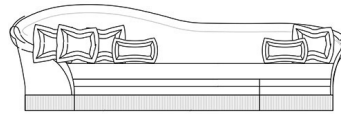

3-seater sofa J.PLE-43C: n° 6 cushions included.
N° 2 cushions 50x50 cm, with upholstery in fabric MIL. 16.016. N° 2 cushions 50x50 cm, with upholstery in fabric DOMUS 029. N° 2 cushions 30x50 cm, with upholstery in fabric MIL. 16.016.

2-seater-sofa J.PLE-42B: n° 4 cushions included.
N° 2 cushions 50x50 cm, with upholstery in fabric MIL. 16.016. N° 2 cushions 30x50 cm, with upholstery in fabric DOMUS 029.

2-seater-sofa J.PLE-42C: n° 4 cushions included.
N° 2 cushions 50x50 cm, with upholstery in fabric DOMUS 029. N° 2 cushions 30x50 cm, with upholstery in fabric MIL. 16.016.

DIMENSIONS

SOFA
J.PLE-00DX

L 325 D 156 H 107 CM

SOFA
J.PLE-00SX

L 325 D 156 H 107 CM

3-SEATER SOFA
J.PLE-43B

L 260 D 95 H 82 CM

3-SEATER SOFA
J.PLE-43C