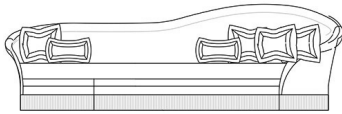

PLEASURE
SOFAS

JUMBO
COLLECTION
A LUXURY EXPERIENCE

DESCRIPTION

Structure in beechwood. Padding in foam. Upholstery in fabric MIL. 16.016 or in fabric DOMUS 029.

Sofa J.PLE-00 and 3-seater sofa J.PLE-43B: n° 6 cushions included.
N° 2 cushions 50x50 cm, with upholstery in fabric MIL. 16.016. N° 2 cushions 50x50 cm, with upholstery in fabric DOMUS 029. N° 2 cushions 30x50 cm, with upholstery in fabric DOMUS 029.

3-seater sofa J.PLE-43C: n° 6 cushions included.
N° 2 cushions 50x50 cm, with upholstery in fabric MIL. 16.016. N° 2 cushions 50x50 cm, with upholstery in fabric DOMUS 029. N° 2 cushions 30x50 cm, with upholstery in fabric MIL. 16.016.

DIMENSIONS

SOFA
J.PLE-00DX

L 325 D 156 H 107 CM

SOFA
J.PLE-00SX

L 325 D 156 H 107 CM

3-SEATER SOFA
J.PLE-43B

L 260 D 95 H 82 CM

3-SEATER SOFA
J.PLE-43C