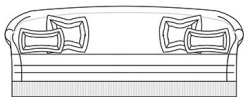

2-seater-sofa J.PLE-42B: n° 4 cushions included.
N° 2 cushions 50x50 cm, with upholstery in fabric MIL. 16.016. N° 2 cushions 30x50 cm, with upholstery in fabric DOMUS 029.

2-seater-sofa J.PLE-42C: n° 4 cushions included.
N° 2 cushions 50x50 cm, with upholstery in fabric DOMUS 029. N° 2 cushions 30x50 cm, with upholstery in fabric MIL. 16.016.

DIMENSIONS

SOFA
J.PLE-00DX

L 325 D 156 H 107 CM

SOFA
J.PLE-00SX

L 325 D 156 H 107 CM

3-SEATER SOFA
J.PLE-43B

L 260 D 95 H 82 CM

3-SEATER SOFA
J.PLE-43C

L 260 D 95 H 82 CM

2-SEATER SOFA
J.PLE-42B

L 230 D 95 H 82 CM

2-SEATER SOFA
J.PLE-42C

L 230 D 95 H 82 CM