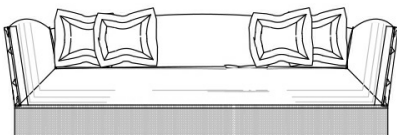

2-SEATER SOFA

J.SAT-42