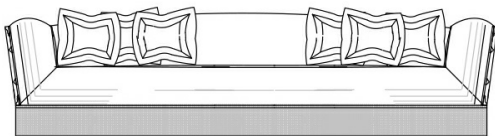

3-seater sofa J.SAT-43 and 2-seater sofa J.SAT-42: n° 6 cushions included.

N° 4 cushions 50 x 50 cm, with upholstery in fabric MIL. 17.002. N° 2 cushions 50 x 50 cm, with upholstery in fabric MIL. 17.009.

3-seater sofa J.SAT-43B: n° 6 cushions included.

N° 4 cushions 50 x 50 cm, with upholstery in fabric MIL. 19.04. N° 2 cushions 50 x 50 cm, with upholstery in fabric MIL. 19.04 and embroidery.

2-seater sofa J.SAT-42B: n° 4 cushions included.

N° 2 cushions 50 x 50 cm, with upholstery in fabric MIL. 19.04. N° 2 cushions 50 x 50 cm, with upholstery in fabric MIL. 19.04 and embroidery.

Armchair J.SAT-41B: n° 2 cushions included.

N° 1 cushion 50 x 50 cm with upholstery in fabric MIL. 19.04. N° 1 cushion 50 x 50 cm with upholstery in fabric MIL. 19.04 and embroidery.

DIMENSIONS

3-SEATER SOFA

J.SAT-43

L 325 D 107 H 82 CM

3-SEATER SOFA

J.SAT-43B

L 325 D 107 H 82 CM

2-SEATER SOFA