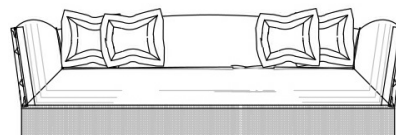

2-SEATER SOFA

J.SAT-42B