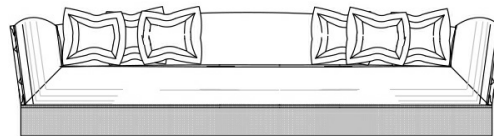

3-seater sofa J.SAT-43B: n° 6 cushions included.

N° 4 cushions 50 x 50 cm, with upholstery in fabric MIL. 19.04. N° 2 cushions 50 x 50 cm, with upholstery in fabric MIL. 19.04 and embroidery.

2-seater sofa J.SAT-42B: n° 4 cushions included.

N° 2 cushions 50 x 50 cm, with upholstery in fabric MIL. 19.04. N° 2 cushions 50 x 50 cm, with upholstery in fabric MIL. 19.04 and embroidery.

Armchair J.SAT-41B: n° 2 cushions included.

N° 1 cushion 50 x 50 cm with upholstery in fabric MIL. 19.04. N° 1 cushion 50 x 50 cm with upholstery in fabric MIL. 19.04 and embroidery.

DIMENSIONS

3-SEATER SOFA

J.SAT-43

L 325 D 107 H 82 CM

3-SEATER SOFA

J.SAT-43B

L 325 D 107 H 82 CM

2-SEATER SOFA