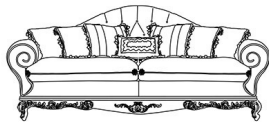

DESCRIPTION

Structure in hand-carved beechwood finished in French gold and ivory JG269. Padding in foam. Upholstery in fabric DOMUS 036, DOMUS 041, DOMUS 042.

3-seater sofa J.SCA-43: n° 7 cushions included.

N° 2 cushions 50x50 cm, with upholstery in fabric DOMUS 037/22. N° 2 cushions 50x50 cm, with upholstery in fabric DOMUS 041. N° 2 cushions 50x50 cm, with upholstery in fabric DOMUS 040. N° 1 cushion 30x50 cm, with upholstery in fabric DOMUS 040.

2-seater sofa J.SCA-42: n° 5 cushions included.

N° 2 cushions 50x50 cm, with upholstery in fabric DOMUS 037/22. N° 2 cushions 50x50 cm, with upholstery in fabric DOMUS 041. N° 1 cushion 30x50 cm, with upholstery in fabric DOMUS 040.

DIMENSIONS

3-SEATER SOFA **J.SCA-43**

L 253 D 100 H 105 CM

2-SEATER SOFA **J.SCA-42**

L 219 D 100 H 98 CM