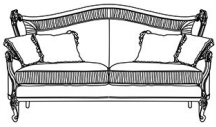

DESCRIPTION

Structure in hand-carved beechwood finished in light oak and gold JG283. Padding in foam. Upholstery in fabric DOMUS 043, DOMUS 050.

N° 4 cushions included.

N° 2 cushions 50x50 cm, with upholstery in fabric DOMUS 043. N° 2 cushions 50x50 cm, with upholstery in fabric DOMUS 050 included.

DIMENSIONS

3-SEATER SOFA

J.SCA-153

L 201 D 91 H 111 CM

2-SEATER SOFA

J.SCA-152

L 165 D 91 H 111 CM