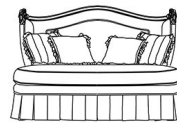

DESCRIPTION

Structure in hand-carved beechwood finished in French gold and ivory JG269. Padding in foam. Upholstery in fabric DOMUS 062, DOMUS 063, DOMUS 065.

N° 4 cushions included.

N° 2 cushions 50x50 cm, with upholstery in fabric DOMUS 063. N° 2 cushions 50x50 cm, with upholstery in fabric DOMUS 065.

DIMENSIONS

3-SEATER SOFA

J.SCA-53

L 201 D 80 H 110 CM

2-SEATER SOFA

J.SCA-52

L 201 D 80 H 110 CM