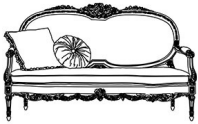

DESCRIPTION

Structure in hand-carved beechwood finished in French gold and ivory JG269. Padding in foam. Upholstery in fabric DOMUS 060.

N° 4 cushions included.

N° 2 cushions 50x50 cm, with upholstery in fabric DOMUS 060. N° 2 cushions diam. 50 cm, with upholstery in fabric DOMUS 061.

DIMENSIONS

3-SEATER SOFA

J.SCA-73

L 186 D 97 H 114 CM