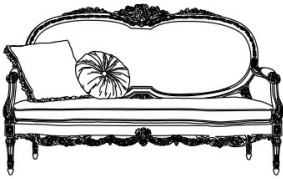

SCARLETT
SOFAS

JUMBO
COLLECTION
A LUXURY EXPERIENCE

DESCRIPTION

Structure in hand-carved beechwood finished in French gold and ivory JG269. Padding in foam. Upholstery in fabric DOMUS 060.

N° 4 cushions included.

N° 2 cushions 50 x 50 cm, with upholstery in fabric DOMUS 060. N° 2 cushions diam. 50 cm, with upholstery in fabric DOMUS 061.

DIMENSIONS

3-SEATER SOFA

J.SCA-73

L 186 D 97 H 114 CM