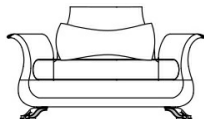

3-seater sofa J.TRO-43: n° 3 cushions included.

N° 1 cushion 80 x 30 cm, with upholstery in fabric MIL. 18.08. N° 2 cushions 60 x 30 cm, with upholstery in fabric MIL. 18.08.

2-seater sofa J.TRO-42: n° 2 cushions 60 x 30 cm with upholstery in fabric MIL. 18.08 included.

Armchair J.TRO-41: n° 1 cushion 60 x 30 cm with upholstery in fabric MIL. 18.08 included.

DIMENSIONS

3-SEATER SOFA
J.TRO-43

L 320 D 104 H 90 CM

2-SEATER SOFA
J.TRO-42

L 240 D 104 H 90 CM

ARMCHAIR
J.TRO-41

L 130 D 104 H 90 CM