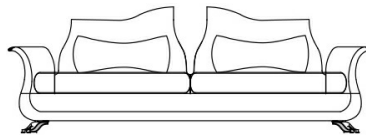

3-seater sofa J.TRO-43: n° 3 cushions included.

N° 1 cushion 80 x 30 cm, with upholstery in fabric MIL. 18.08. N° 2 cushions 60 x 30 cm, with upholstery in fabric MIL. 18.08.

2-seater sofa J.TRO-42: n° 2 cushions 60 x 30 cm with upholstery in fabric MIL. 18.08 included.

Armchair J.TRO-41: n° 1 cushion 60 x 30 cm with upholstery in fabric MIL. 18.08 included.

DIMENSIONS

3-SEATER SOFA
J.TRO-43

L 320 D 104 H 90 CM

2-SEATER SOFA
J.TRO-42

L 240 D 104 H 90 CM

ARMCHAIR
J.TRO-41

L 130 D 104 H 90 CM