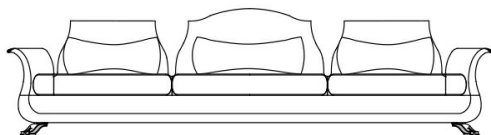

3-seater sofa J.TRO-43: n° 3 cushions included.

N° 1 cushion 80 x 30 cm, with upholstery in fabric MIL. 18.08. N° 2 cushions 60 x 30 cm, with upholstery in fabric MIL. 18.08.

2-seater sofa J.TRO-42: n° 2 cushions 60 x 30 cm with upholstery in fabric MIL. 18.08 included.

Armchair J.TRO-41: n° 1 cushion 60 x 30 cm with upholstery in fabric MIL. 18.08 included.

DIMENSIONS

3-SEATER SOFA
J.TRO-43

L 320 D 104 H 90 CM

2-SEATER SOFA
J.TRO-42

L 240 D 104 H 90 CM

ARMCHAIR
J.TRO-41

L 130 D 104 H 90 CM